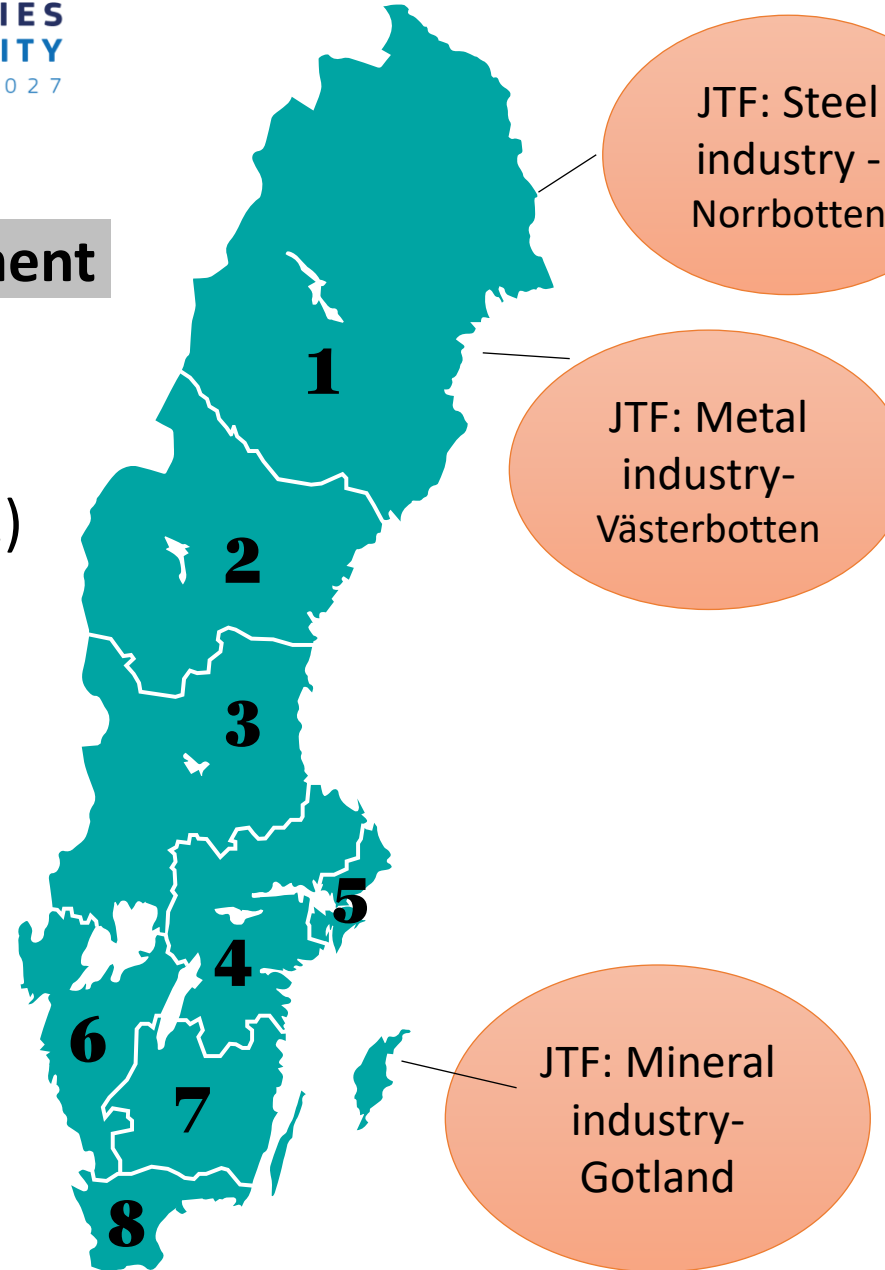

Capacity Building in a Swedish Context

Swedish Agency for Economic and Regional Growth

Annika Rosing (annika.rosing@tillvaxtverket.se)

European Regional Development Fund

- In total 863 m EUR
- 8 Regional Programs (Nuts 2)
- 1 National Program

Just Transition Fund (JTF)

- In total 155 m EUR
- 1 National Program